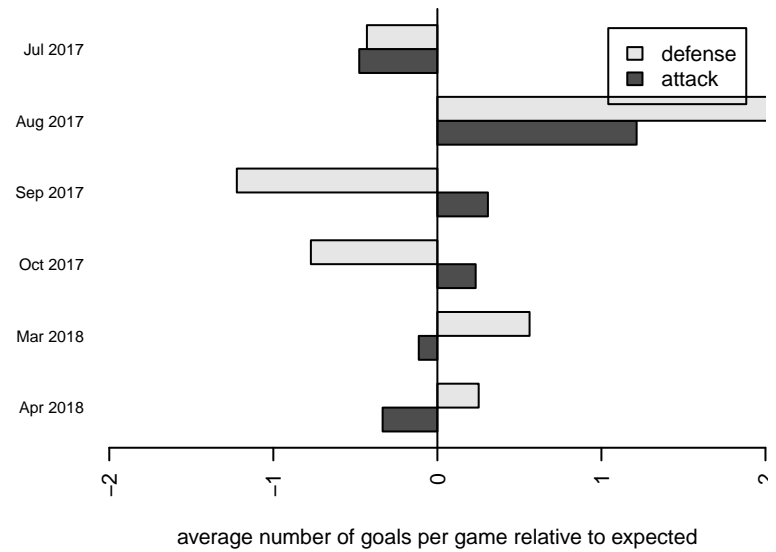

Performance relative to 13 month average