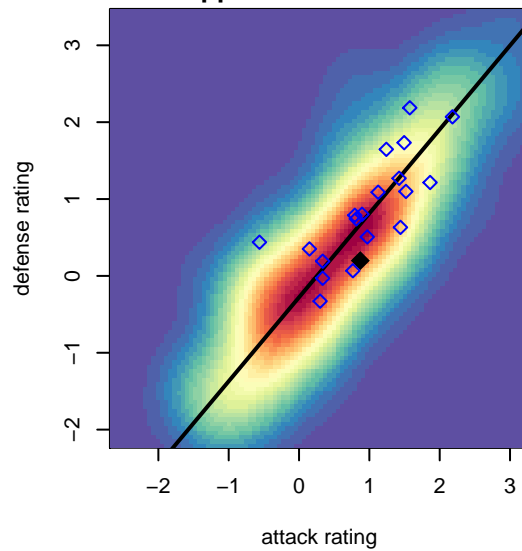

**attack and defense rating
relative to others at age
and all opponents in last 13 months**