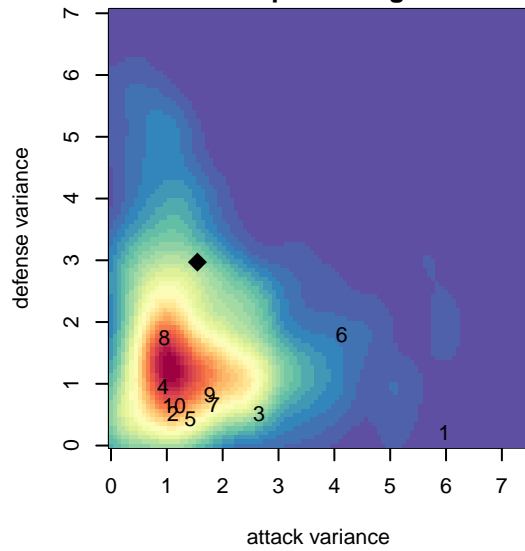

# FPSC Fury Black G05

Franklin Pierce SC  
 Tacoma, WA  
 G05 total strength=955  
 attack=2.39 defense=1.22  
 fall league = PSPL WNPL U13  
 spr league = Spr PSPL – '05 Super 2 U13

alt names used:  
 FPSC Fury G05 Black  
 FPSC Fury G05 Black  
 FPSC Fury G05 Black  
 FPSC FURY G05 BLACK  
 FPSC FURY G05 BLACK (WA)  
 FPSC Fury G05 Black  
 FPSC FURY G05 BLACK (WA)

**FPSC Fury Black G05**  
 Dots are actual minus expected GF (blue circles) and GA (red triangles).  
 Blue line is smoothed change in attack strength. Red is smoothed change in defense strength.

**attack and defense variance (black dot)  
relative to other teams  
and top 10 in region**