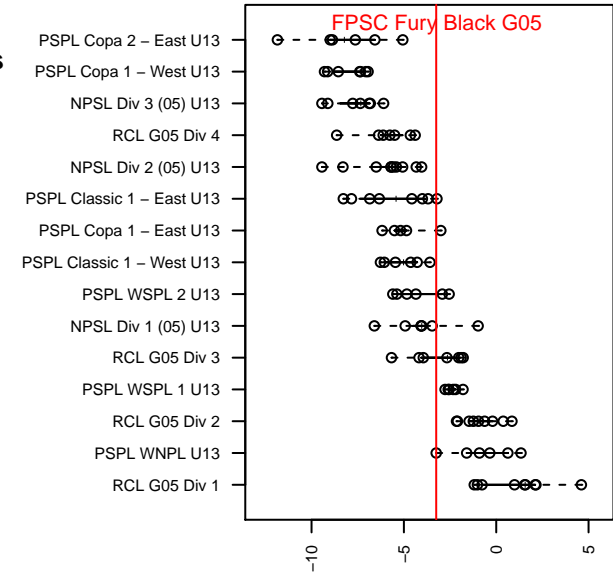

**attack and defense rating
relative to others at age
and all opponents in last 13 months**