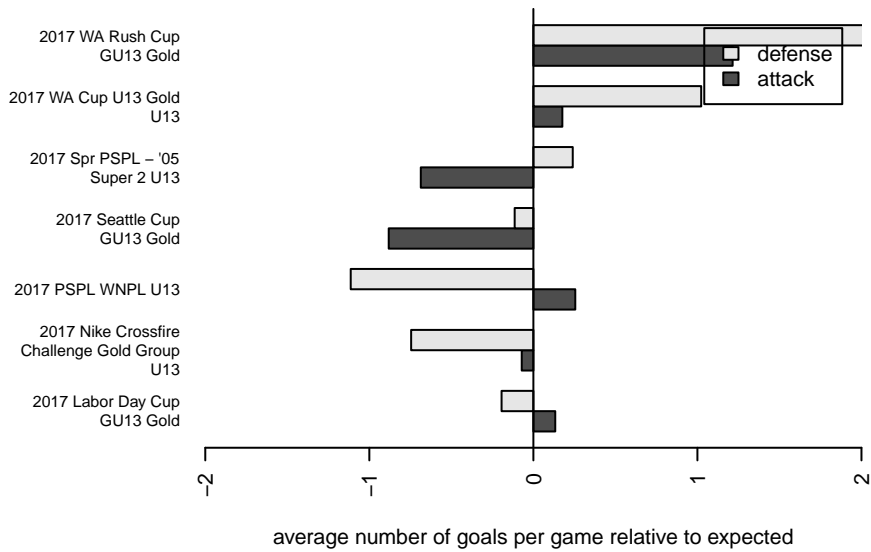

Performance relative to 13 month average