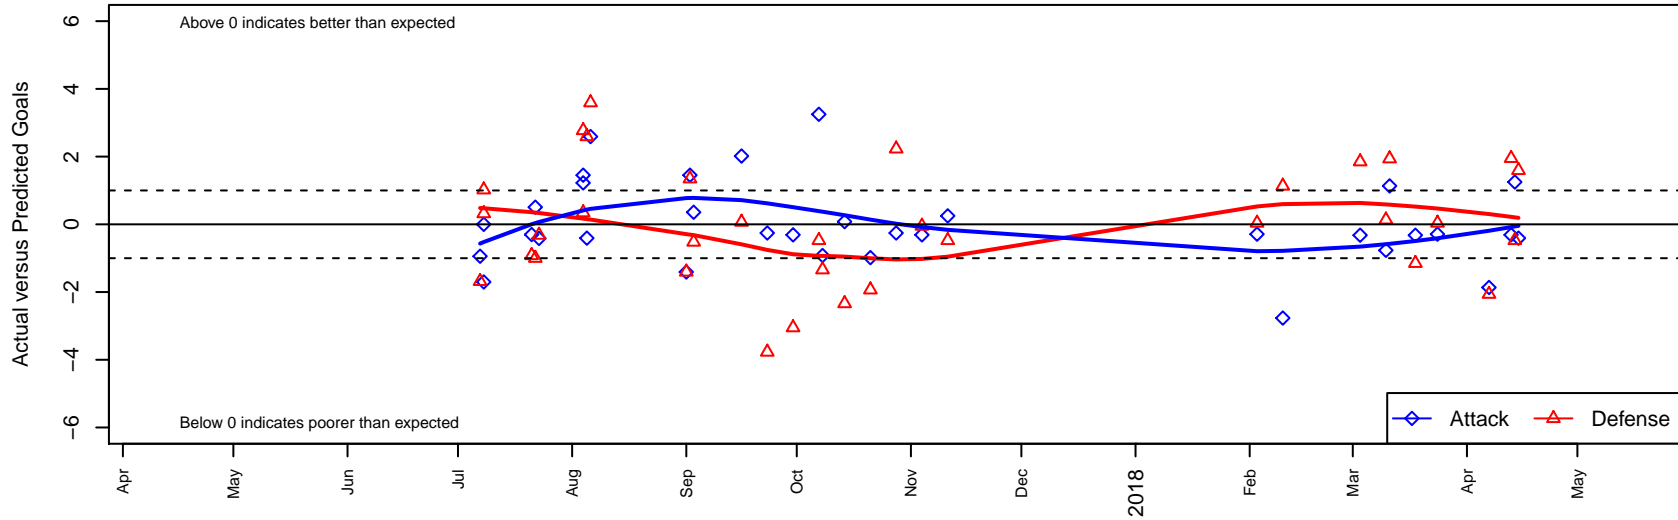

# FPSC Fury Black G05

Franklin Pierce SC  
 Tacoma, WA  
 G05 total strength=955  
 attack=2.39 defense=1.22  
 fall league = PSPL WNPL U13  
 spr league = Spr PSPL – '05 Super 2 U13

alt names used:  
 FPSC Fury G05 Black  
 FPSC Fury G05 Black  
 FPSC Fury G05 Black  
 FPSC FURY G05 BLACK  
 FPSC FURY G05 BLACK (WA)  
 FPSC Fury G05 Black  
 FPSC FURY G05 BLACK (WA)

**FPSC Fury Black G05**  
 Dots are actual minus expected GF (blue circles) and GA (red triangles).  
 Blue line is smoothed change in attack strength. Red is smoothed change in defense strength.

**attack and defense variance (black dot)  
relative to other teams  
and top 10 in region**